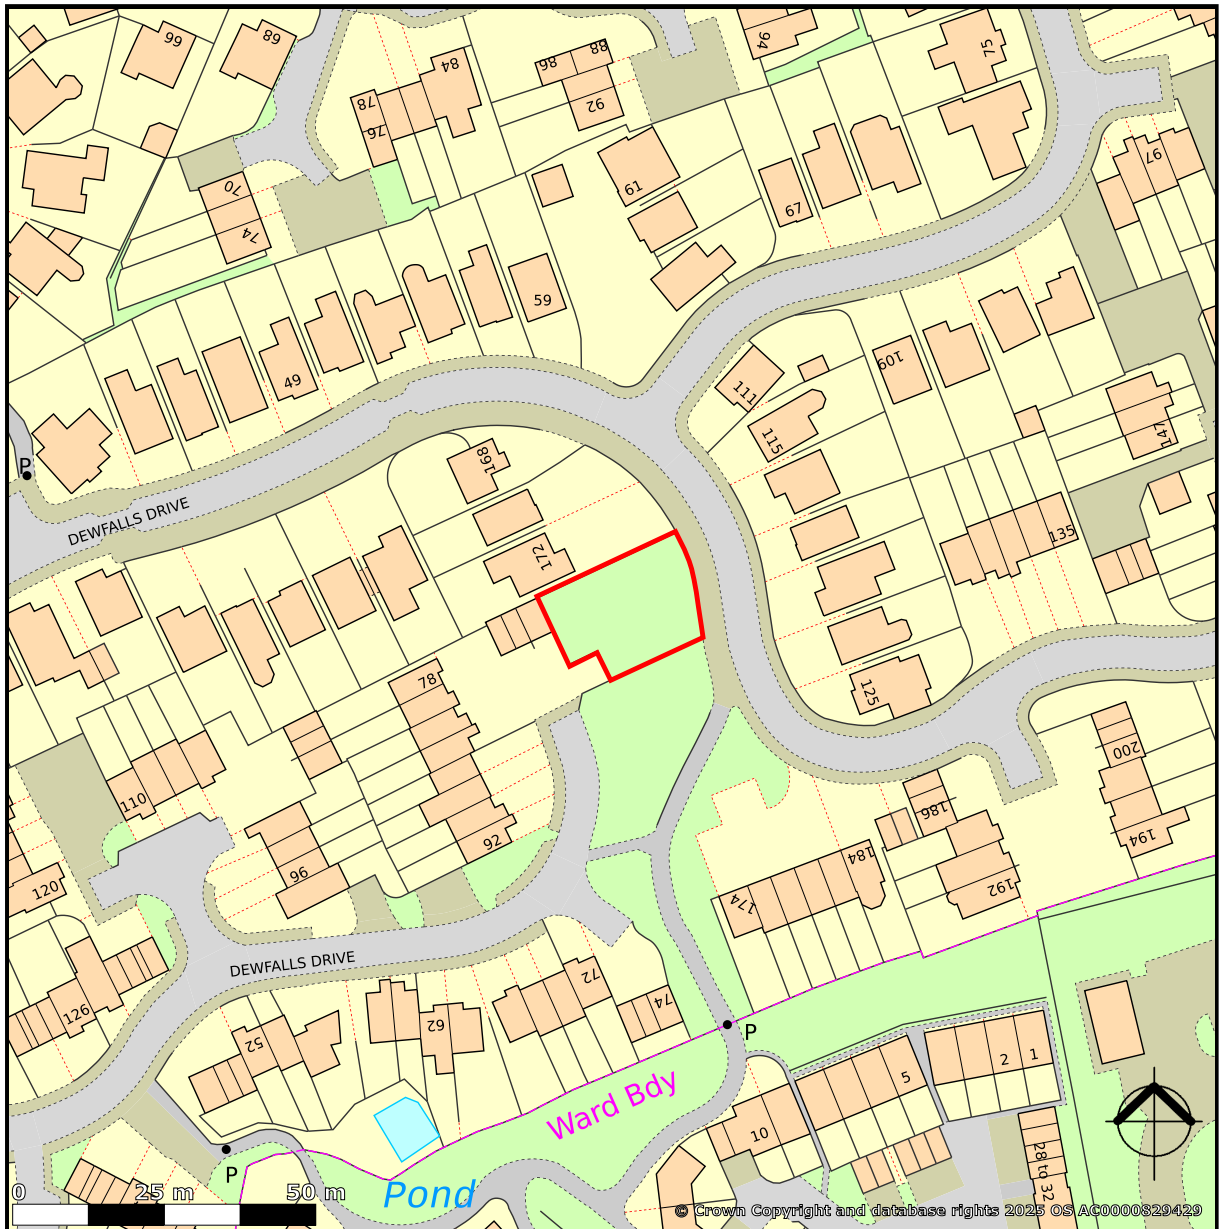

Part of Land abutting Dewfalls Drive Patchway BS32 9BT

created on **edozo**

Plotted Scale - 1:1,250