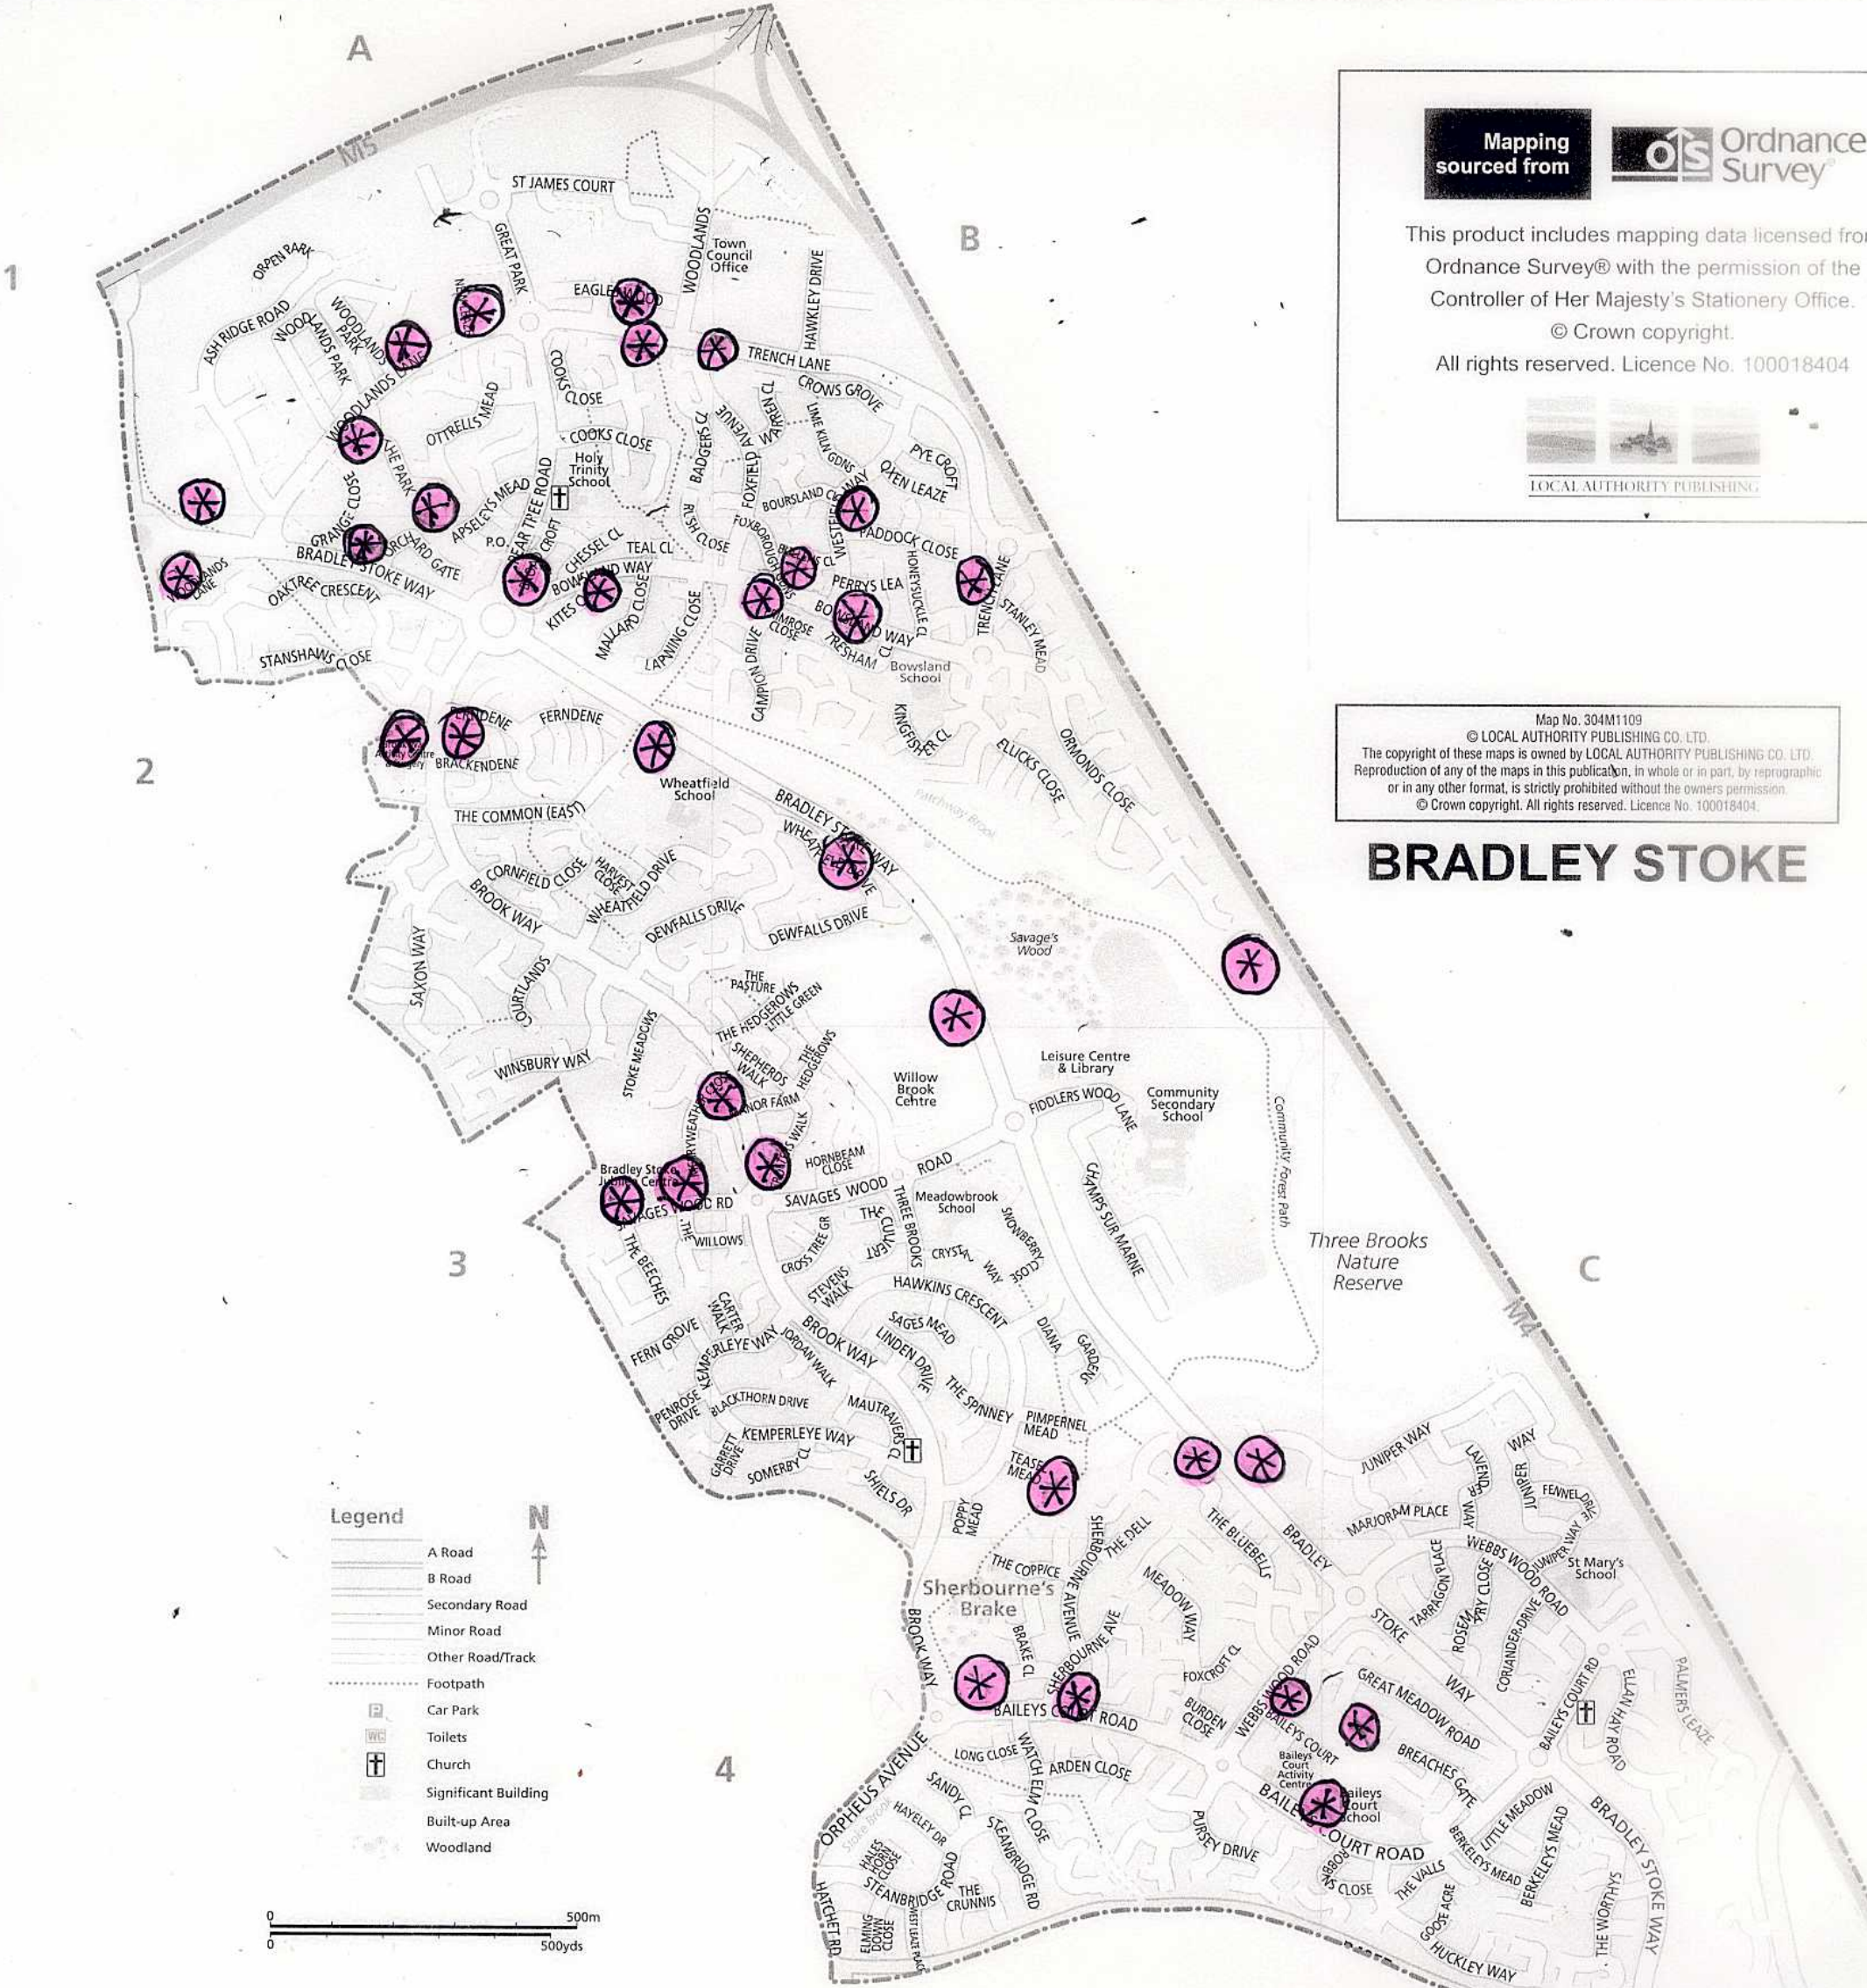

Mapping sourced from

This product includes mapping data licensed from Ordnance Survey® with the permission of the Controller of Her Majesty's Stationery Office.

© Crown copyright.

All rights reserved. Licence No. 100018404

LOCAL AUTHORITY PUBLISHING

Map No. 304M1109
© LOCAL AUTHORITY PUBLISHING CO. LTD.
The copyright of these maps is owned by LOCAL AUTHORITY PUBLISHING CO. LTD. Reproduction of any of the maps in this publication, in whole or in part, by reprographic or in any other format, is strictly prohibited without the owners permission.
© Crown copyright. All rights reserved. Licence No. 100018404.

BRADLEY STOKE

BSTC LITTER BINS (not including Play Areas & Activity Centres)

✳ BSTC owned litter bins