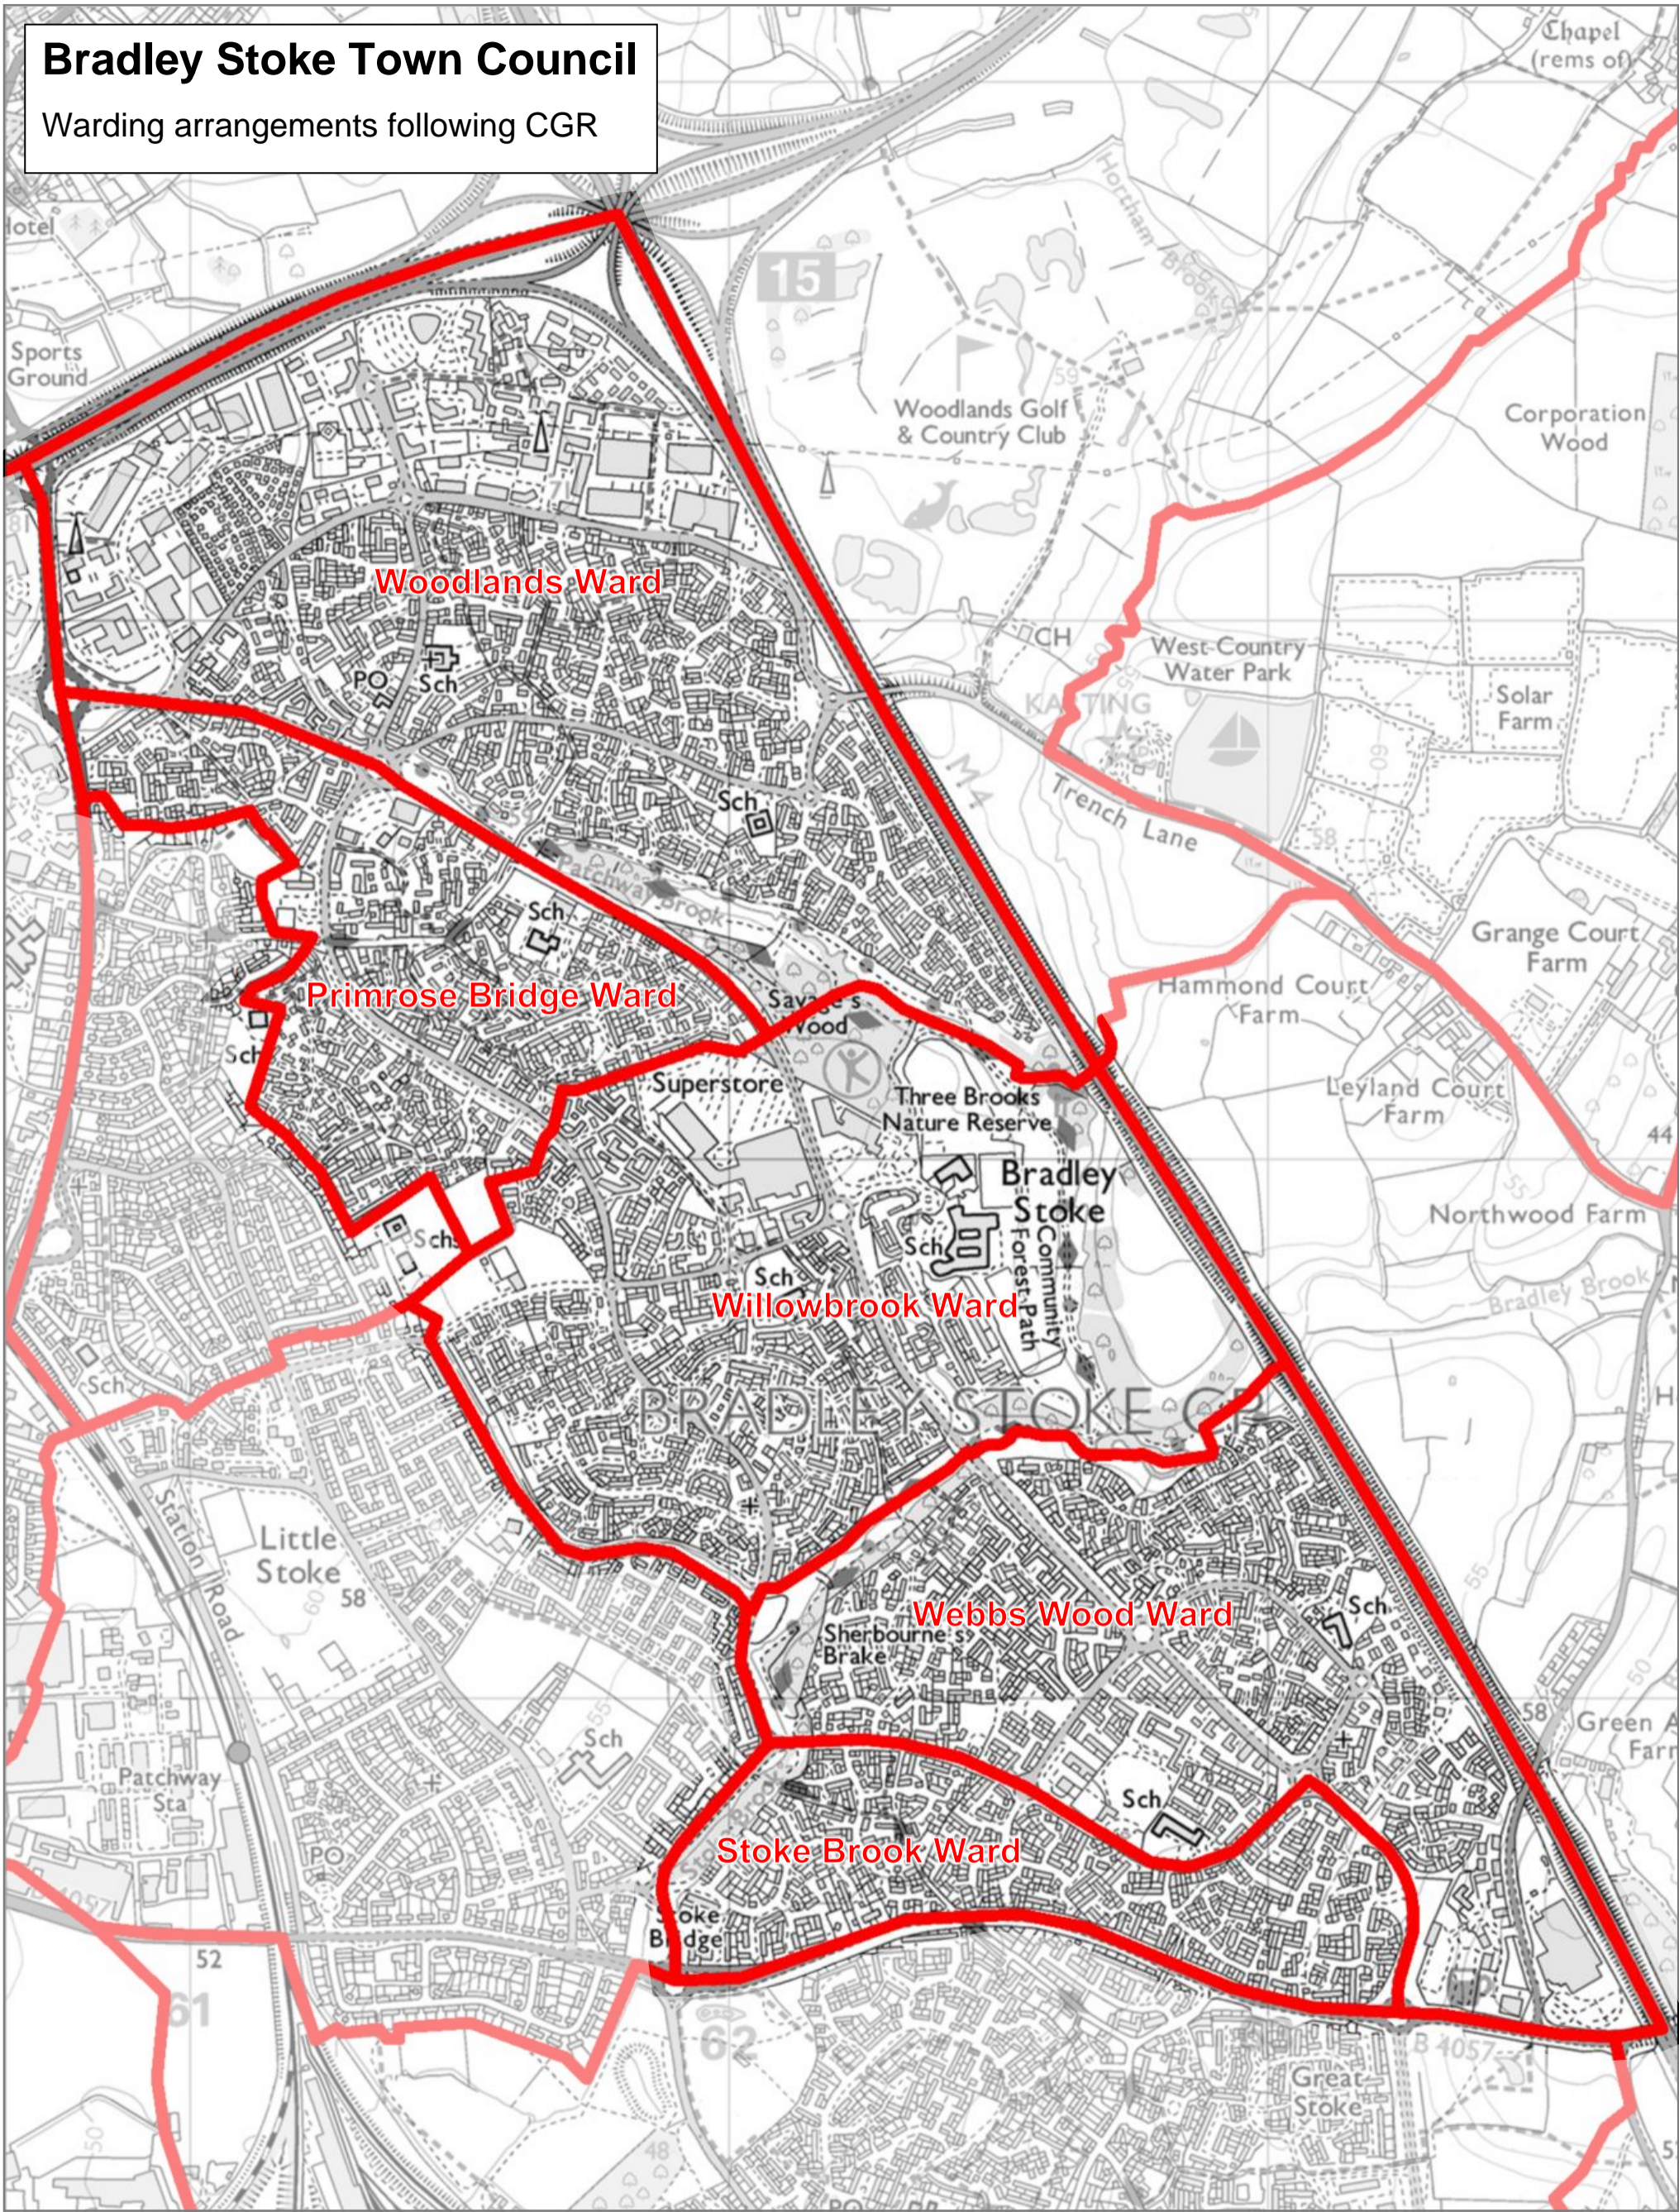

**Bradley Stoke Town Council**  
Warding arrangements following CGR

© South Gloucestershire Council, 2023 All rights reserved.  
© Crown copyright and database rights 2023 Ordnance Survey 100023410.  
Contains Royal Mail data © Royal Mail copyright and database right 2023.  
Contains National Statistics data © Crown copyright and database right 2023.